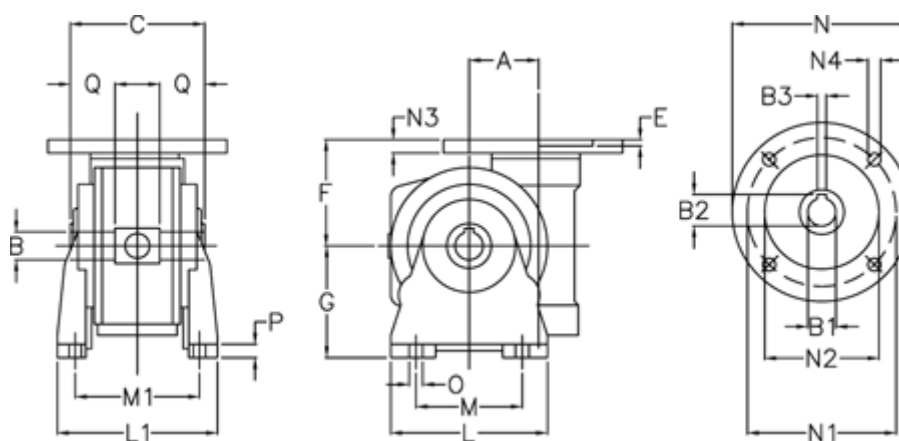

# Data Sheet

Article number: 3902030015317  
Description: Worm gear  
VF 30-V-15-56B5

## Measures

A	= 30	G	= 55	N3	= 7
B	= 14 H7	L	= 80	N4	= 7
B1 E7	= 9	L1	= 80	O	= 6.5
B2	= 10.4	M	= 50	P	= 8
B3 H9	= 3	M1	= 66	Q	= 20.5
C	= 55	N	= 120		
E	= 5.5	N1	= 100		
F	= 52	N2	= 80		